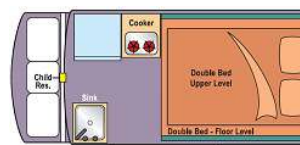

Features:

- 55L Fridge (240v/12v)
- 2 burner gas cooker / grill
- Microwave (240v)
- 2x power points (240v)
- Safety switch
- Mosquito screens
- A/C in drivers cabin
- AM/FM radio
- Sink with water pump
- 30L water tank
- Fire extinguisher
- 12v/240v lighting

Bedding:

Rear seating converts to double bed (1.9m x 1.7m)

Bed in rooftop suitable for one person up to 90kg (1.8m).

2 man tent (with bedding) included.