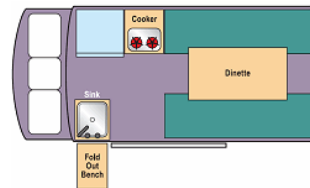

Features:

- 55L Fridge (240v/12v)
- 2 burner gas cooker / grill
- 2x power points (240v)
- Safety switch
- Mosquito screens
- A/C in drivers cabin
- AM/FM radio
- Sink with water pump
- 30L water tank
- Fire extinguisher
- 12v/240v lighting

Bedding:

Rear seating converts to double bed (1.9m x 1.7m)

Bed in rooftop suitable for one person up to 90kg (1.8m)