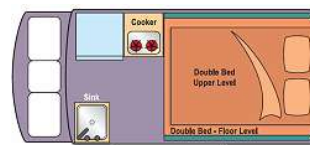

Bedding:

Rear seating converts to double bed (1.9m x 1.7m)

Bed in rooftop suitable for one person up to 90kg (1.8m)