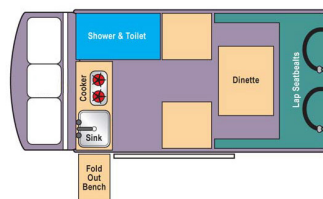

Note: Tent is included if 5 people travelling. If you would like a tent and camping mats and travelling with less than 5 people, there is a $70 charge.

Day

Night