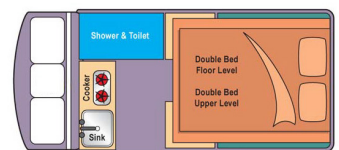

camperman
CAMPERVAN HIRE AUSTRALIA

- Family and backpacker friendly
- Unlimited Kilometres
- 24 hr roadside assistance
- Drivers from 19 years upwards
- Extra Drivers at No Charge
- All inclusive pricing
- Comprehensive Insurance Included
- Road Tolls Fees Included